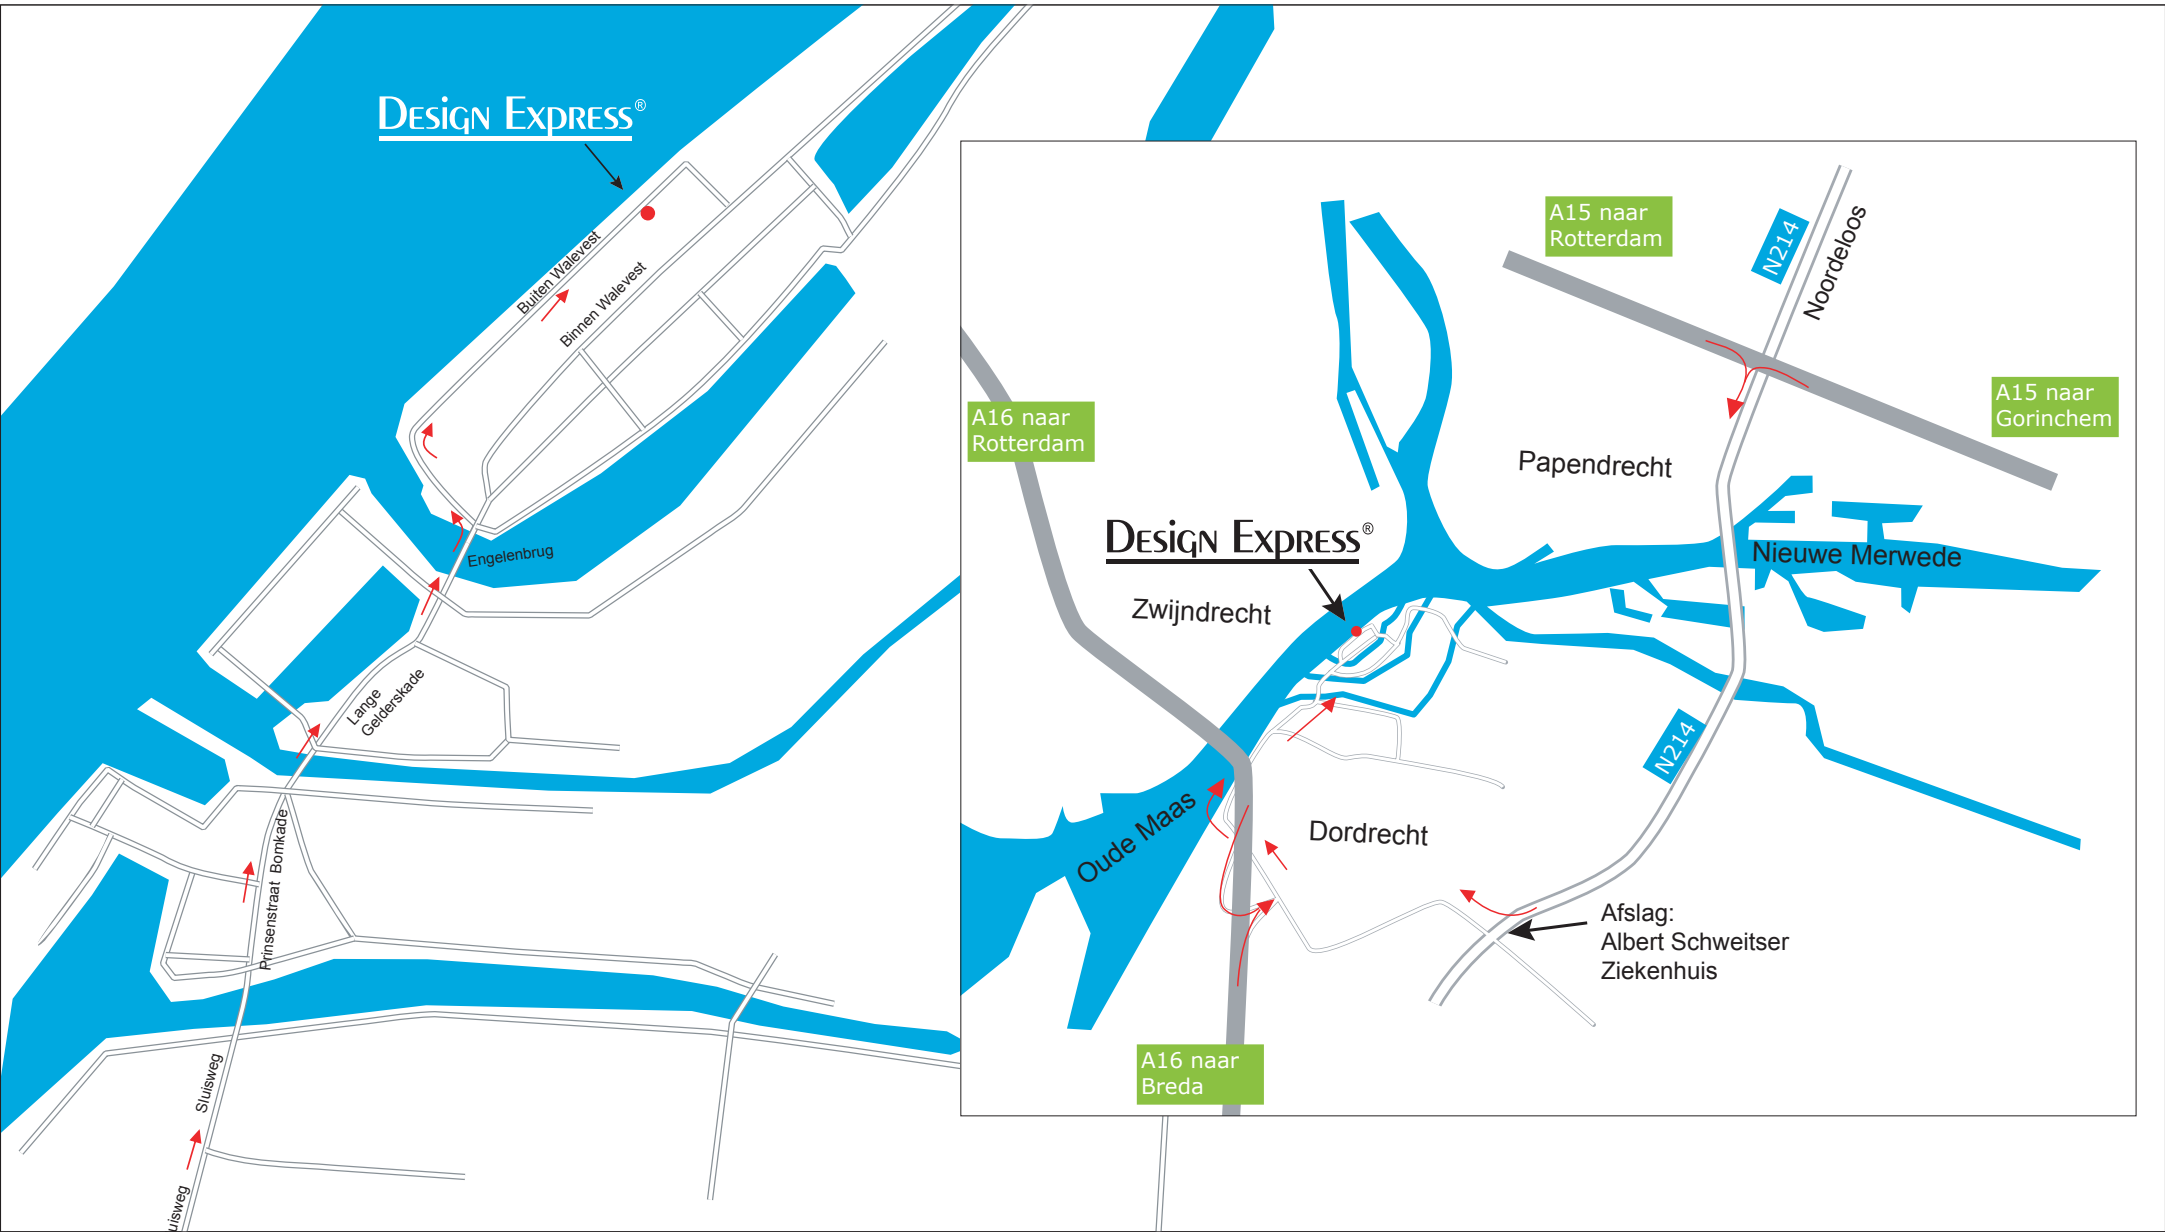

**DESIGN EXPRESS®**

Creative Software for the Real World

**DESIGN EXPRESS**  
 Nederland:  
 Buiten Walevest 15  
 3311 AD Dordrecht  
 T +31.78.613.94.39  
 F +31.78.631.64.29

**DESIGN EXPRESS®**  
 Creative Software for the Real World